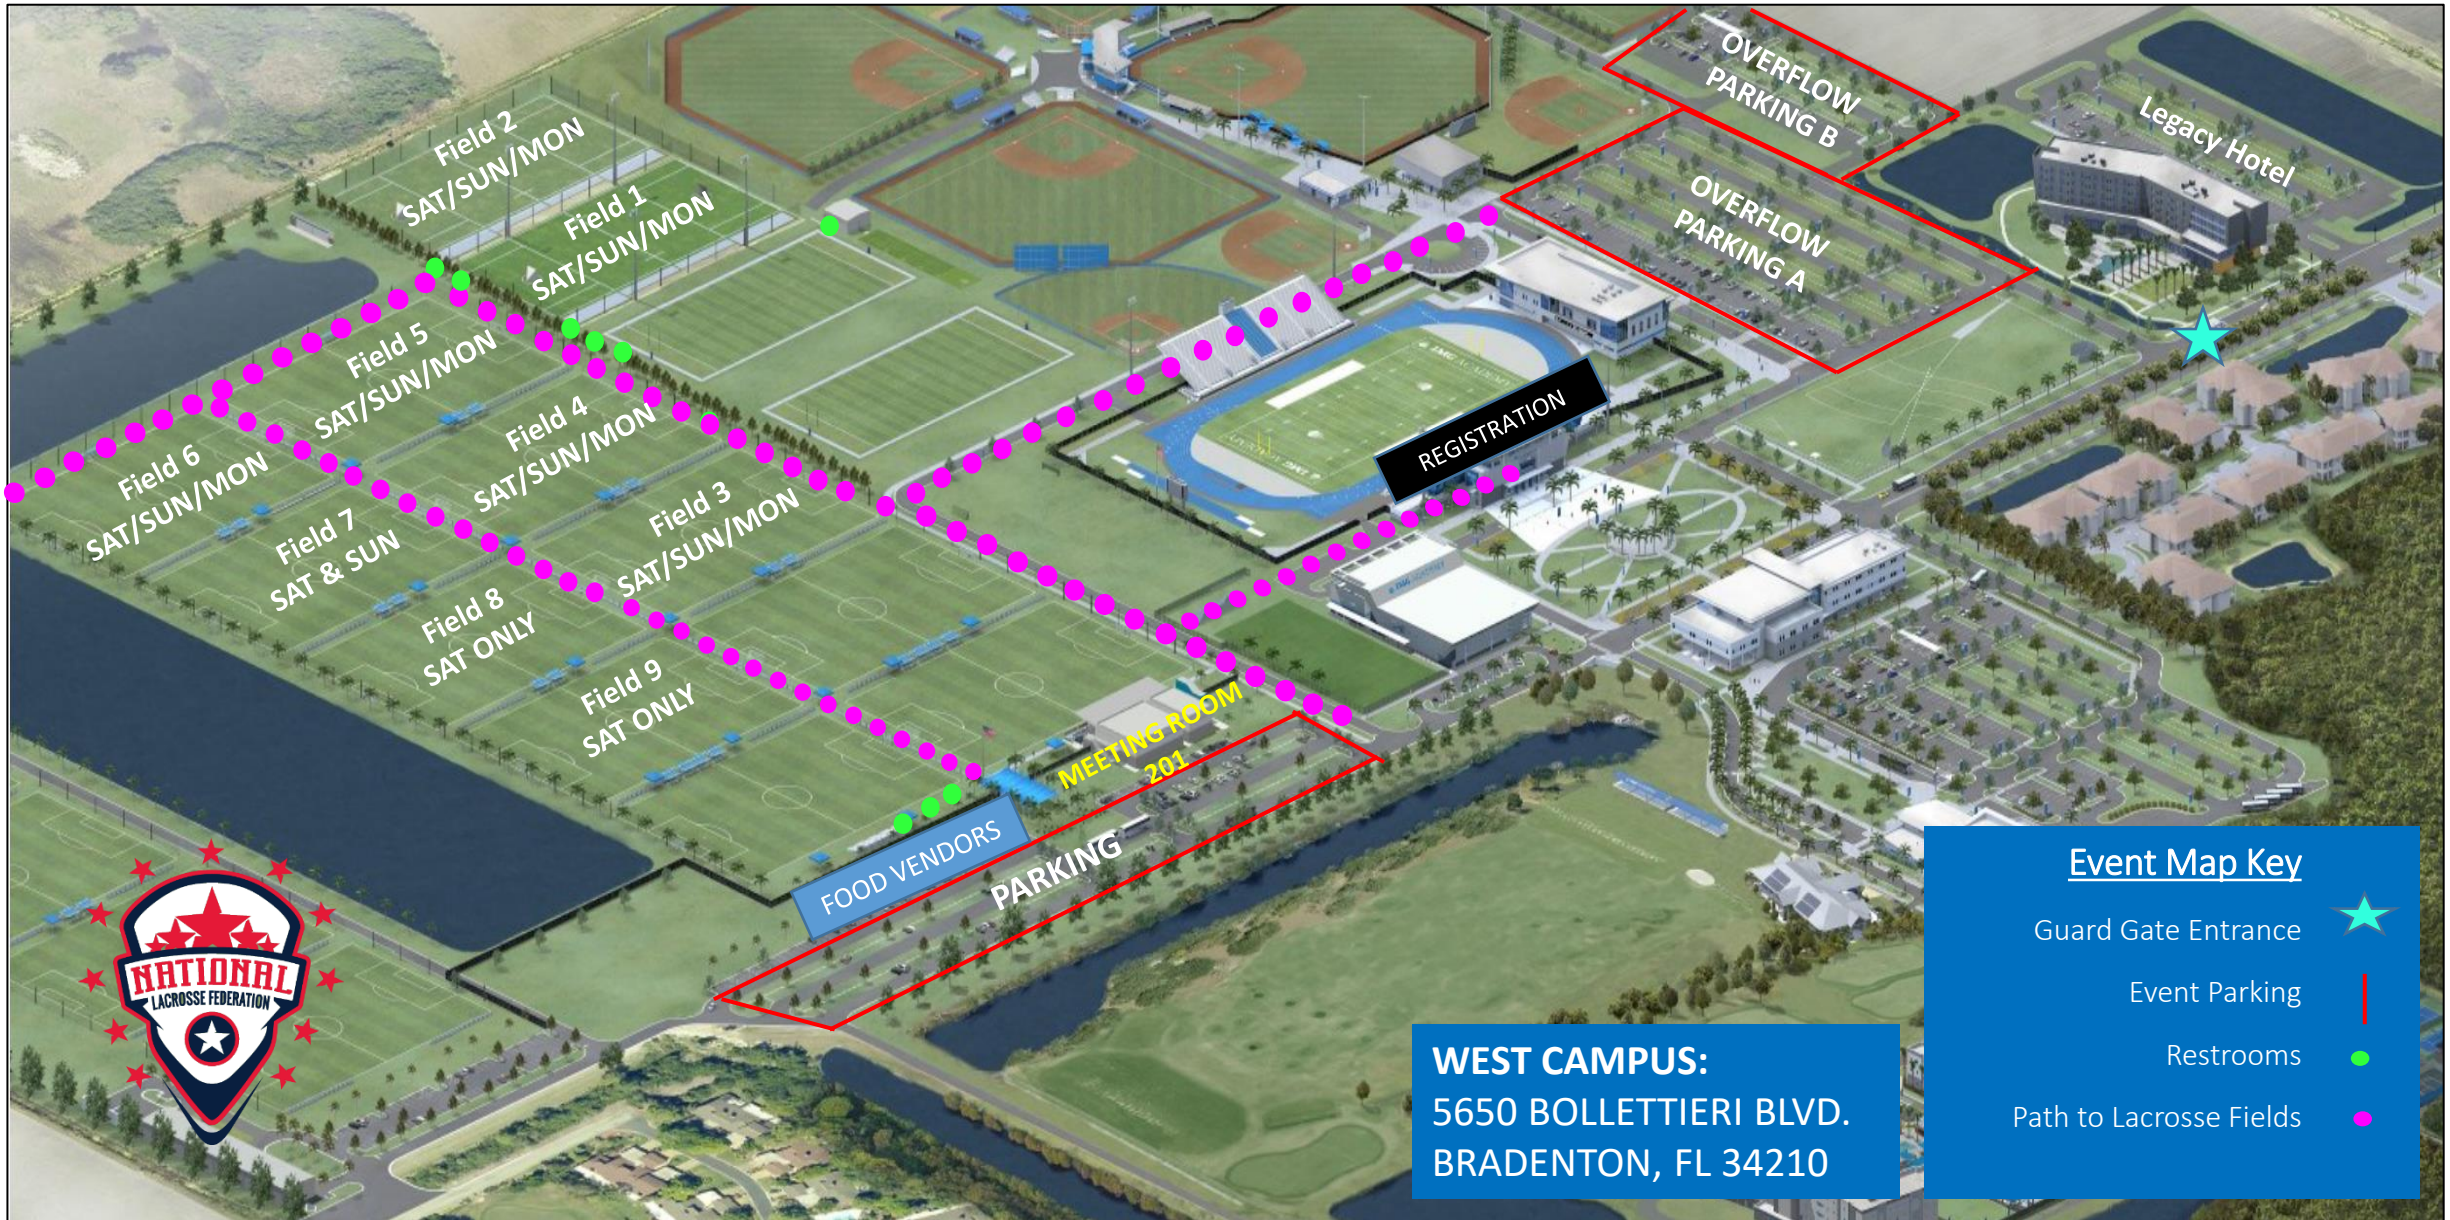

**NATIONAL LACROSSE
FEDERATION
FUTURES SHOWCASE
1/13 – 1/16, 2023**

**PARTICIPANT & SPECTATOR
ENTRY / PARKING PASS**

Campus access is restricted to assigned field/complex area.

If you or a member of your household are feeling sick, or exhibiting symptoms, or if you are waiting for results from a pending COVID-19 test, please stay home during the event.

WEST CAMPUS:
5650 BOLLETTIERI BLVD.
BRADENTON, FL 34210

Event Map Key

- Guard Gate Entrance 
- Event Parking
- Restrooms
- Path to Lacrosse Fields