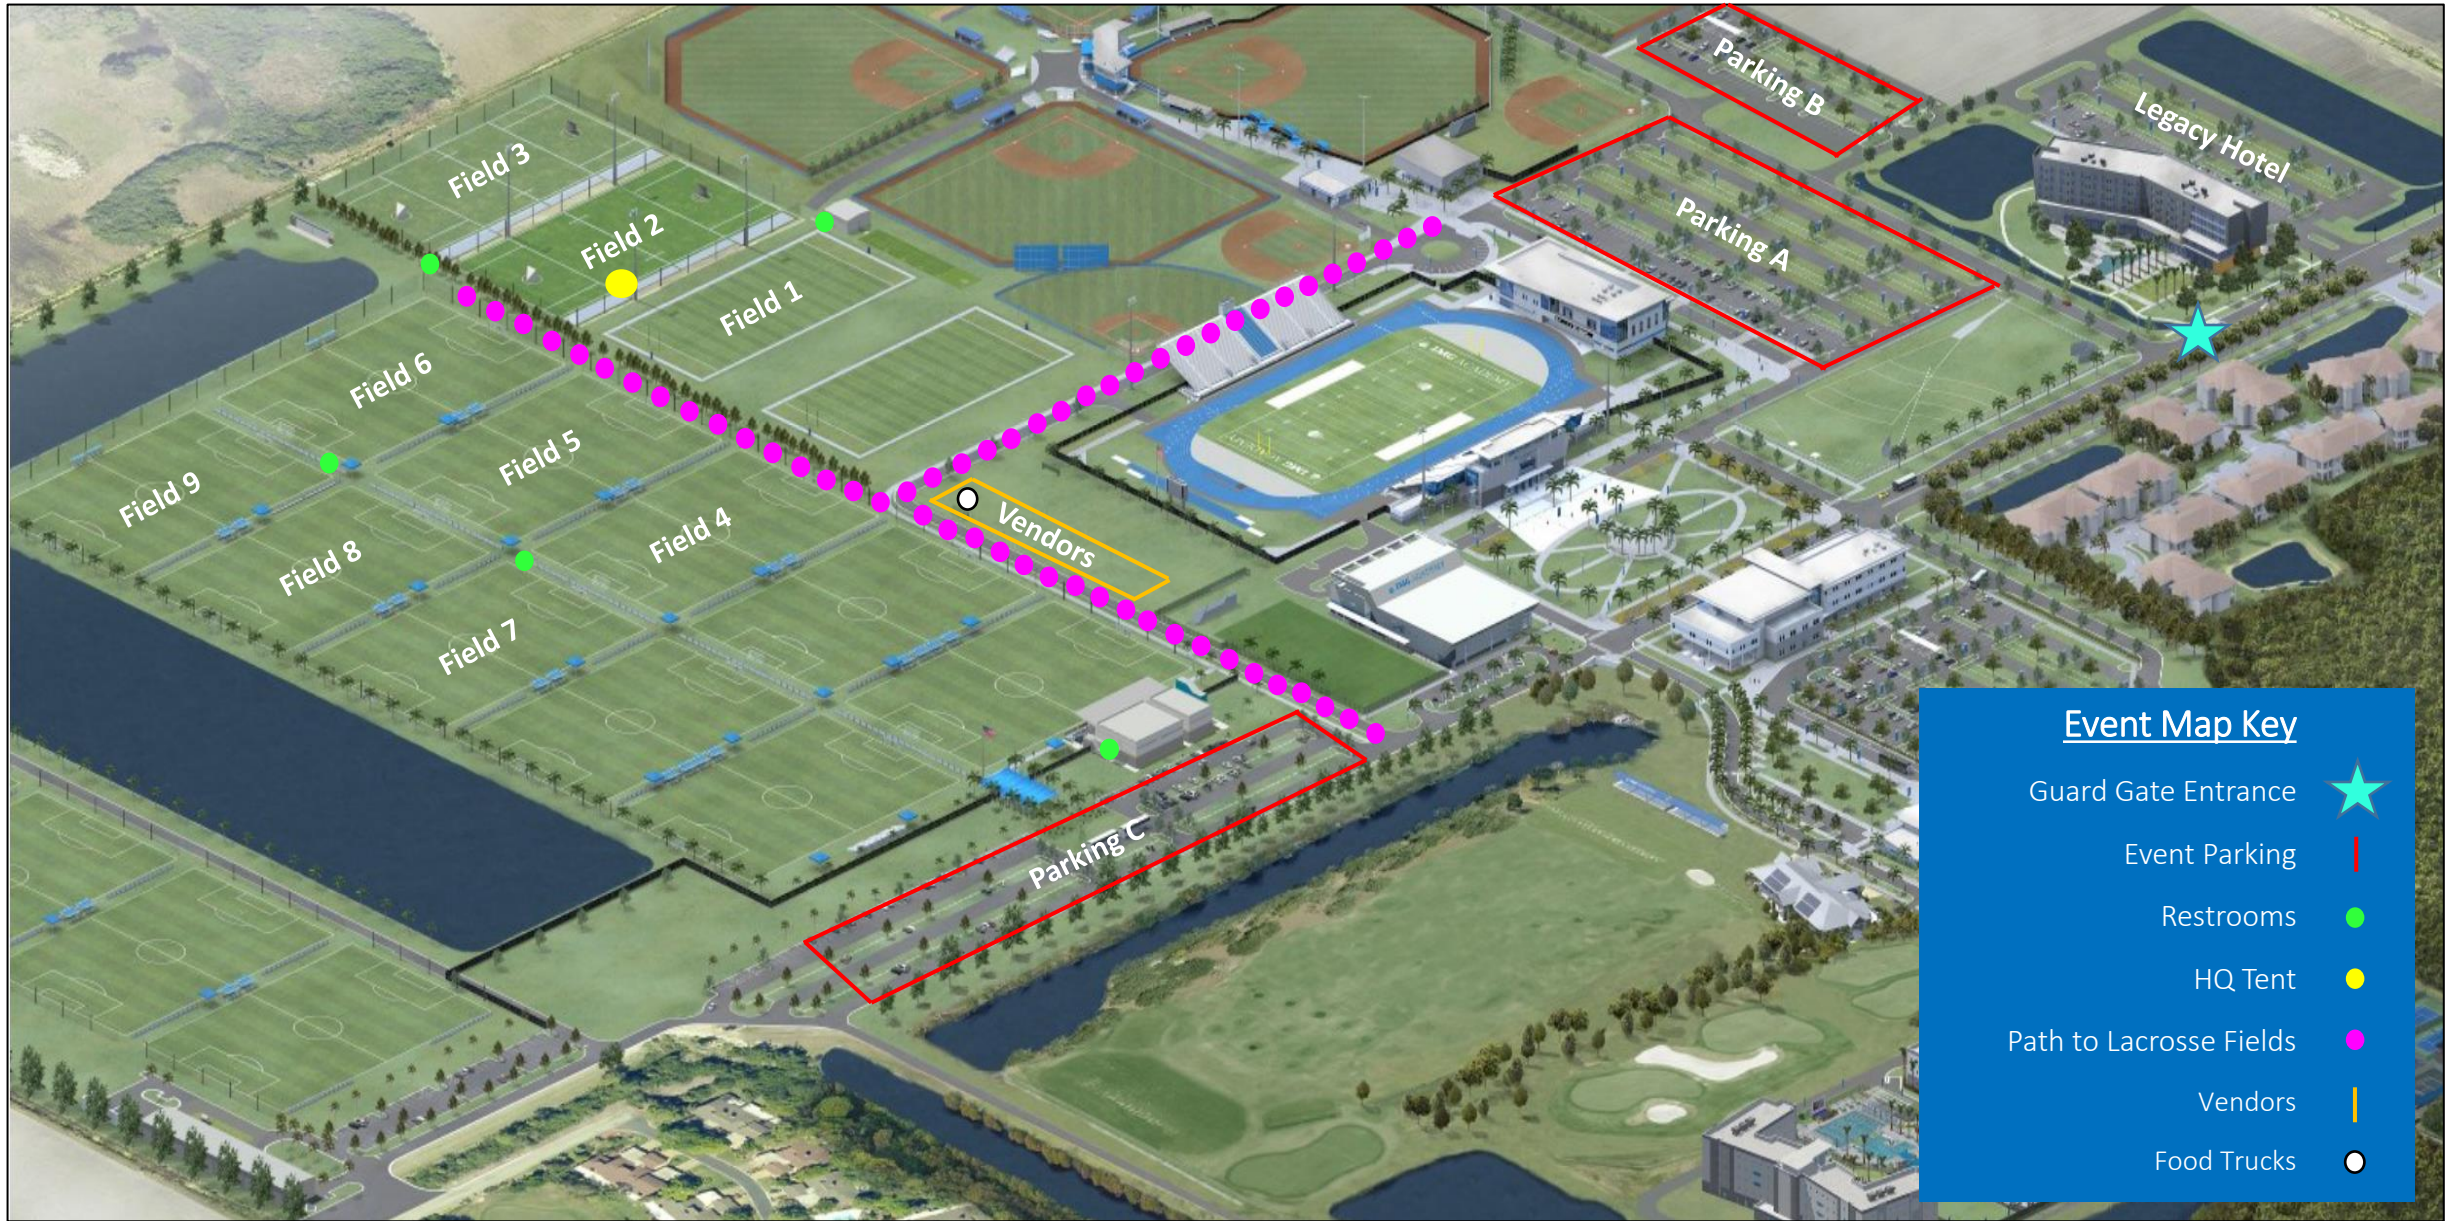

**NATIONAL LACROSSE
FEDERATION FUTURES
1/15 - 1/17, 2022
PARTICIPANT & SPECTATOR
ENTRY / PARKING PASS**

IMG Academy requires the wearing of masks while indoors for all individuals. You will not need to wear masks outdoors, unless, you are not yet fully vaccinated then you must wear a mask when in close proximity to others.

Social distancing practices are required when at the facility.

Wash your hands often with soap and water for at least 20 seconds or use hand sanitizer.

Campus access is restricted to assigned field/complex area.

If you or a member of your household are feeling sick, or exhibiting symptoms, or if you are waiting for results from a pending COVID-19 test, please stay home during the event.

Event Map Key

- Guard Gate Entrance 
- Event Parking 
- Restrooms 
- HQ Tent 
- Path to Lacrosse Fields 
- Vendors 
- Food Trucks 